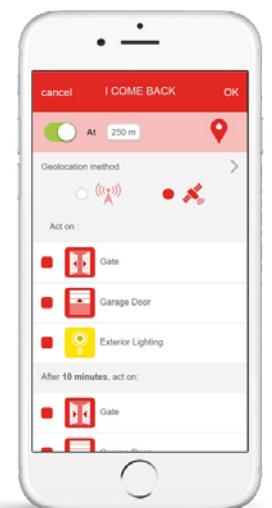

You can use either use GSM (mobile network) or GPS (satellite).

For example: When I leave the office in the evening, activate "I'm arriving" mode. The geolocation* function is then activated and my home welcomes me in the way I specified.

ACCESS MENU

In the "Access menu" you are able to see your dashboard of actions done, eg - when your garage door was opened and closed. You can also manage your account and add more products, eg. outdoor lighting.

HOMEPAGE EDITION

Connexoon Access RTS has 4 modes "I'm arriving - I'm going out - Open all - Close all".

You can customise each of these modes by choosing the actions you want to perform: open or close your gate, turn your lights on or off, open or close your garage door.

You can then find your modes again with a single touch! For example: When I arrive home, my gate opens, my outside light comes on and my garage door opens at a single touch.

AlluGuard Limited
Rotherham Road, Parkgate, Rotherham S62 6FP
t: 01709 529 723
f: 01709 524 577
e: customerservice@alluguard.co.uk
w: www.alluguard.co.uk