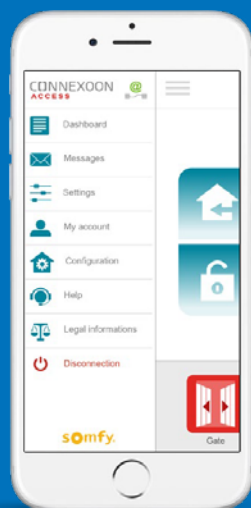

3 key functions of the app

GEOLOCATION*

Thanks to the geolocation* function, your home welcomes you when you get back. Define the distance between you and your home at which you want your devices to be activated.

You can use either use GSM (mobile network) or GPS (satellite).

For example: When I leave the office in the evening, activate "I'm arriving" mode. The geolocation* function is then activated and my home welcomes me in the way I specified.

ACCESS MENU

In the "Access menu" you are able to see your dashboard of actions done, eg - when your garage door was opened and closed. You can also manage your account and add more products, eg. outdoor lighting.